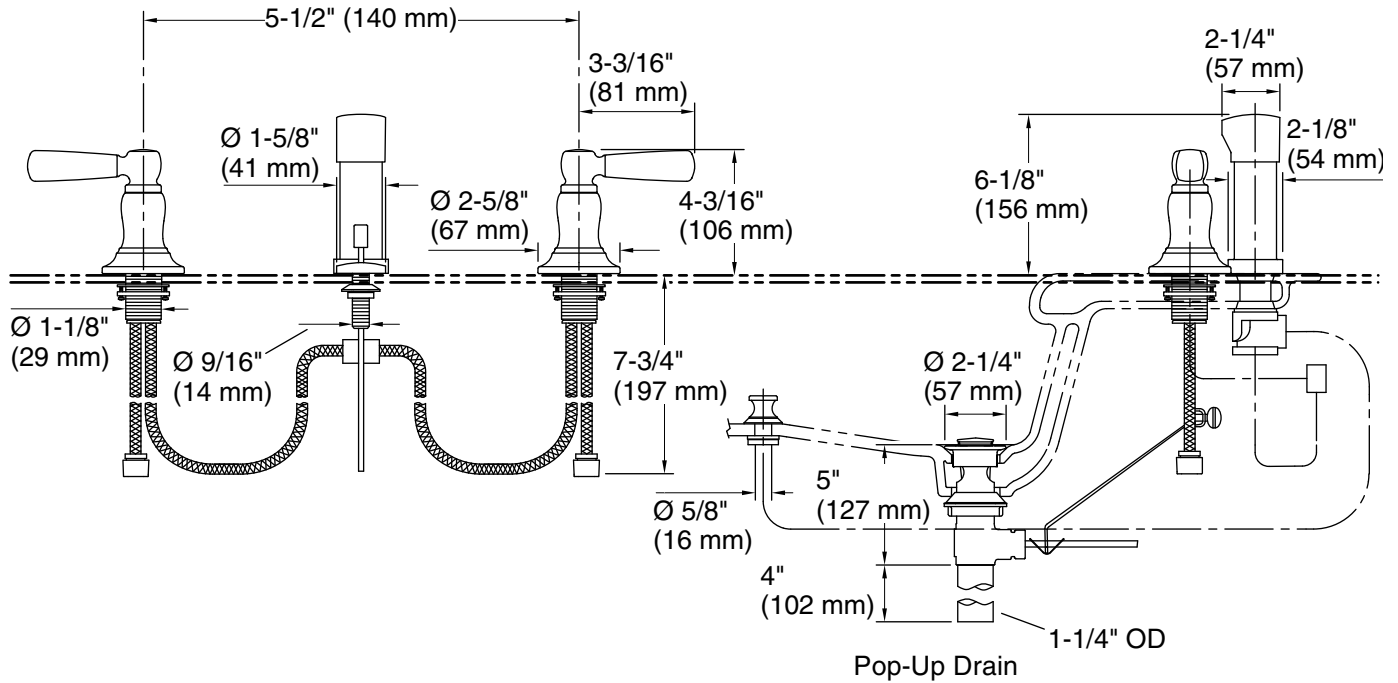

Features

- Flexible connections for easy installation.
- Pop-up drain with lift rod and tailpiece.
- Vertical spray.
- Fixture-mount transfer valve/vacuum breaker.
- Complements Bancroft faucets and accessories.
- Quarter-turn washerless ceramic disc valves.

Technical Information

All product dimensions are nominal.

Notes

Install this product according to the installation instructions.